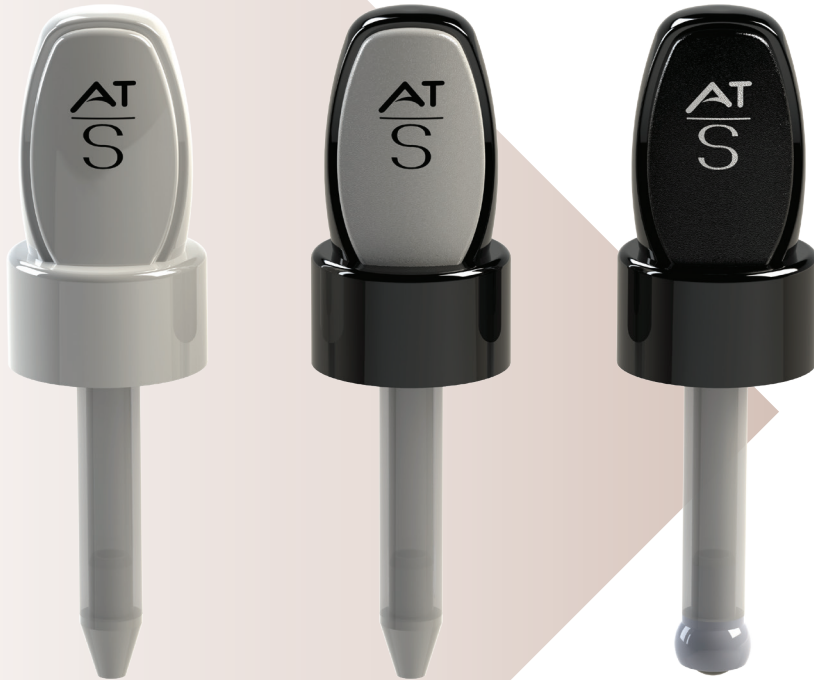

# DROPPER

« Softdrop » 18-400

- PP / TPE

Ø21.5 - Softdrop

H : 110 mm  
- Length of the tube adaptable to your bottle

## ZOOM ON THE PRODUCT

Precise dispensing: up to 1.5ml (on the longest tube)

## The options:

Dropper

Ball Applicator

(glass pipette option under development)

Possibility to have a different shade between the bottom and the body of the dropper

## DECORATION

Pad printing

Ø21.5 - Softdrop  
DISTRIBUTION : Liquids, Serum