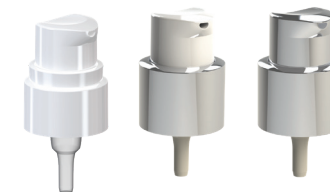

LUXURY SQUARE BOTTLE 30 ML

COLLAR 18-400

- REFILLABLE
- EASY TO SEPARATE
- PET or RPET
- RECYCLED MATERIAL

LUXURY SQUARE BOTTLE

30 ml

ZOOM ON THE PRODUCT

Packaging delivered in 2 parts (a bottle, a pump or a dropper)

Product distribution with a viscosity from 1 to 30000 centipoises

DROPPER 18-400 - classic

Bulb: nitril or other materials according to the formulation

Ring: plastic or metal shells alu

Pipette: glass or plastic

Different possibilities of tips

DROPPER 18-400 - «Softdrop» (seriplast dropper)

Any plastic (glass pipette option under development)

Possibility of having a different button shade of the ring

Option: with steel ball applicator

PUMP 18-400

Dose of available pumps: 150 µl or 250 µl

Essential

Premium

Elite

DECORATION

Screen (silk) printing - Hot stamping

Pad printing - Laquering