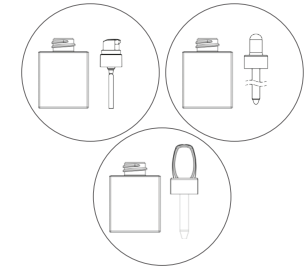

LUXURY SQUARE BOTTLE 30 ML

COLLAR 18-400

- REFILLABLE
- EASY TO SEPARATE
- PET or RPET
- RECYCLED MATERIAL

LUXURY SQUARE BOTTLE

30 ml

ZOOM ON THE PRODUCT

Packaging delivered in 2 parts (a bottle, a pump or a dropper)

Product distribution with a viscosity from 1 to 30000 centipoises

DROPPER 18-400 - classic

Bulb: nitril or other materials according to the formulation

Ring: plastic or metal shells alu

Pipette: glass or plastic

Different possibilities of tips

DROPPER 18-400 - «Softdrop» (seriplast dropper)

Any plastic (glass pipette option under development)

Possibility of having a different button shade of the ring

Option: with steel ball applicator

PUMP 18-400

Dose of available pumps: 150 µl or 250 µl

Essential

Premium

Elite

DECORATION

Screen (silk) printing - Hot stamping

Pad printing - Laquering