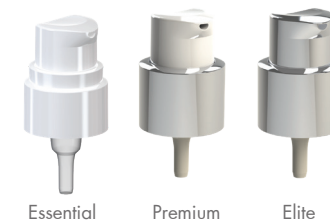

LUXURY SQUARE BOTTLE 30 ML

COLLAR 18-400

- REFILLABLE
- EASY TO SEPARATE
- PET or RPET
- RECYCLED MATERIAL

LUXURY SQUARE BOTTLE

30 ml

ZOOM ON THE PRODUCT

Packaging delivered in 2 parts (a bottle, a pump or a dropper)

Product distribution with a viscosity from 1 to 30000 centipoises

DROPPER 18-400

Bulb: nitril or other materials according to the formulation

Ring: plastic or metal shells alu

Pipette: glass or plastic

Different possibilities of tips

PUMP 18-400

Dose of available pumps: 150 µl or 250 µl

DECORATION

Screen (silk) printing
Hot stamping
Pad printing

You can create your own artwork without technical limit.

LUXURY SQUARE BOTTLE
DISTRIBUTION : Liquids, Cream, Serum