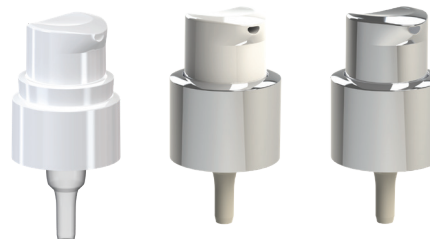

ATMOSPHERIC LUXURY WELDED

Ø41 M17

Ø41 - Atmospheric

50 ml

75 ml

100 ml

125 ml

150 ml

ZOOM ON THE PRODUCT

Product distribution with a viscosity from 1 to 30000 centipoises

Silver or shiny gold metalized ring with or without personalized engraving

With PUMP NEA

Essential

Premium

Elite

Dose of available pumps: 150 µl and 250 µl

Packaging delivered in 3 parts (a bottle, a pump and a cap)

DECORATION

Screen (silk) printing

Offset

Hot stamping

You can create your own artwork without technical limit.

Ø41 ATMOSPHERIC

DISTRIBUTION : Liquids, Cream, Serum