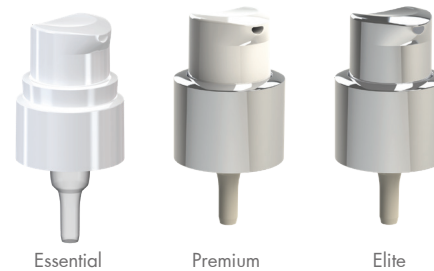

ATMOSPHERIC LUXURY WELDED

Ø32 M17 BEVELED LID / FLAT LID

Ø32 - Atmospheric beveled lid

Ø32 - Atmospheric flat lid

ZOOM ON THE PRODUCT

Product distribution with a viscosity from 1 to 30000 centipoises

Silver or shiny gold metalized ring with or without personalized engraving

With PUMP NEA

Dose of available pumps: 150 µl and 250 µl

Packaging delivered in 3 parts (a bottle, a pump and a cap)

DECORATION

Screen (silk) printing

Offset

Hot stamping

You can create your own artwork without technical limit.