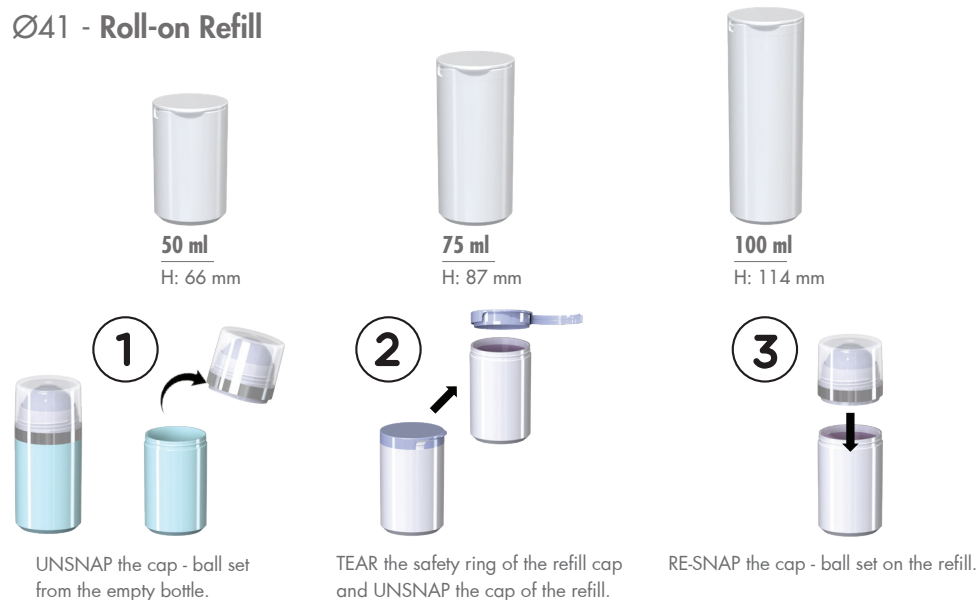

ROLL-ON REFILL

Ø41 - Ø52

OR

- REFILLABLE
- EASY TO SEPARATE
- PP
- RECYCLED MATERIAL

Ø41 - Roll-on Refill

Ø41 / Ø52 - Bottle Roll-on Refill

DECORATION

Screen (silk) printing

Offset

Hot stamping

You can create your own artwork without technical limit.

Ø41 ROLL-ON REFILL
DISTRIBUTION : Liquids, Cream