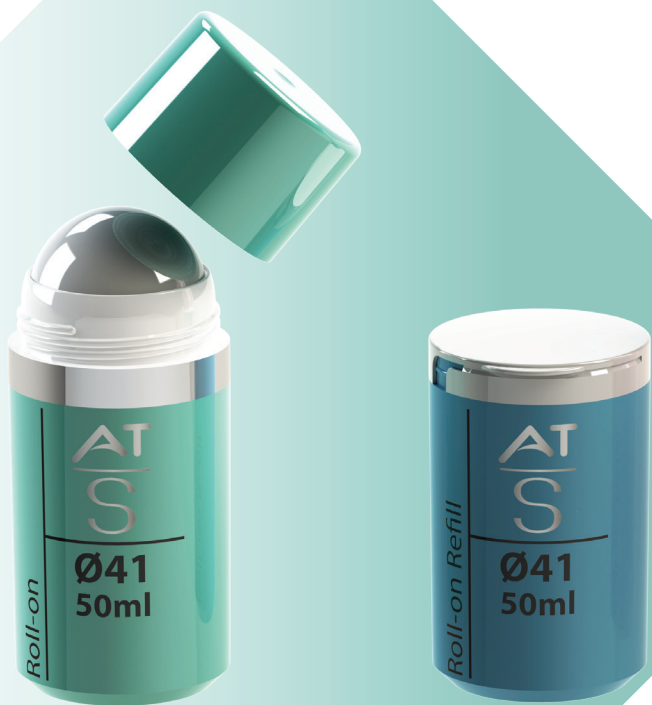

ROLL-ON REFILL

Ø41 - Ø52

OR

- REFILLABLE
- EASY TO SEPARATE
- PP
- RECYCLED MATERIAL

Ø41 - Roll-on Refill

Ø41 / Ø52 - Bottle Roll-on Refill

DECORATION

Screen (silk) printing

Offset

Hot stamping

You can create your own artwork without technical limit.

Ø41 ROLL-ON REFILL
DISTRIBUTION : Liquids, Cream